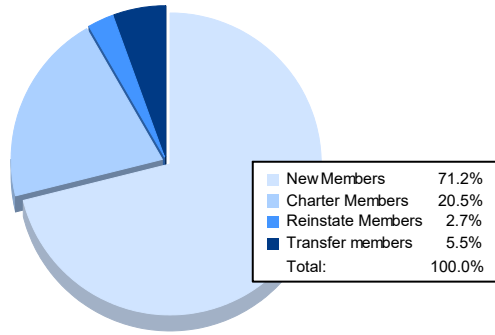

Year	New Clubs	Dropped Clubs	Gain/ Loss Clubs	New Members	Charter Members	Reinstate Members	Transfer Members	Total Member Added	Total Members Dropped	Gain/ Loss Members
2016-2017	1	1	0	68	20	1	15	104	143	-39
2017-2018	0	2	-2	109	3	4	12	128	144	-16
2018-2019	1	1	0	94	27	6	3	130	160	-30
2019-2020	0	4	-4	60	0	1	9	70	166	-96
2020-2021	1	1	0	104	30	4	8	146	128	18
<b>Average</b>	<b>1</b>	<b>2</b>	<b>-1</b>	<b>87</b>	<b>16</b>	<b>3</b>	<b>9</b>	<b>116</b>	<b>148</b>	<b>-33</b>

### Membership Composition June 2021 Cumulative