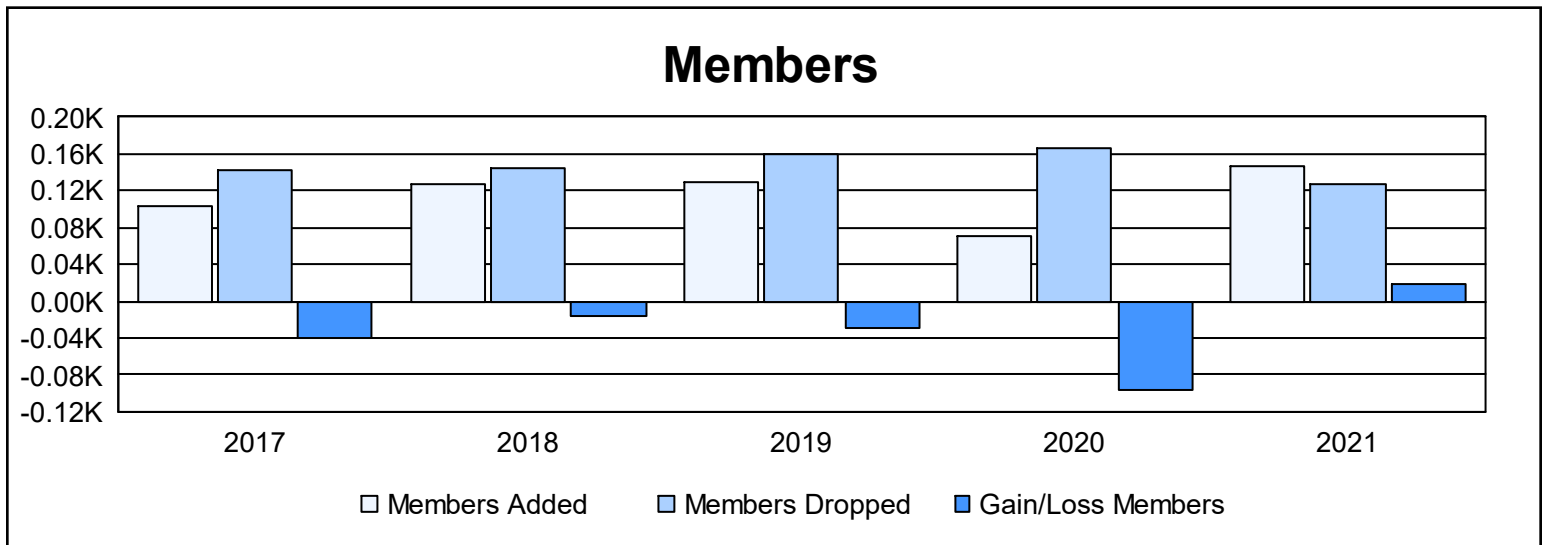

Year	New Clubs	Dropped Clubs	Gain/ Loss Clubs	New Members	Charter Members	Reinstate Members	Transfer Members	Total Member Added	Total Members Dropped	Gain/ Loss Members
2016-2017	1	1	0	68	20	1	15	104	143	-39
2017-2018	0	2	-2	109	3	4	12	128	144	-16
2018-2019	1	1	0	94	27	6	3	130	160	-30
2019-2020	0	4	-4	60	0	1	9	70	166	-96
2020-2021	1	1	0	104	30	4	8	146	128	18
<b>Average</b>	<b>1</b>	<b>2</b>	<b>-1</b>	<b>87</b>	<b>16</b>	<b>3</b>	<b>9</b>	<b>116</b>	<b>148</b>	<b>-33</b>

### Membership Composition June 2021 Cumulative