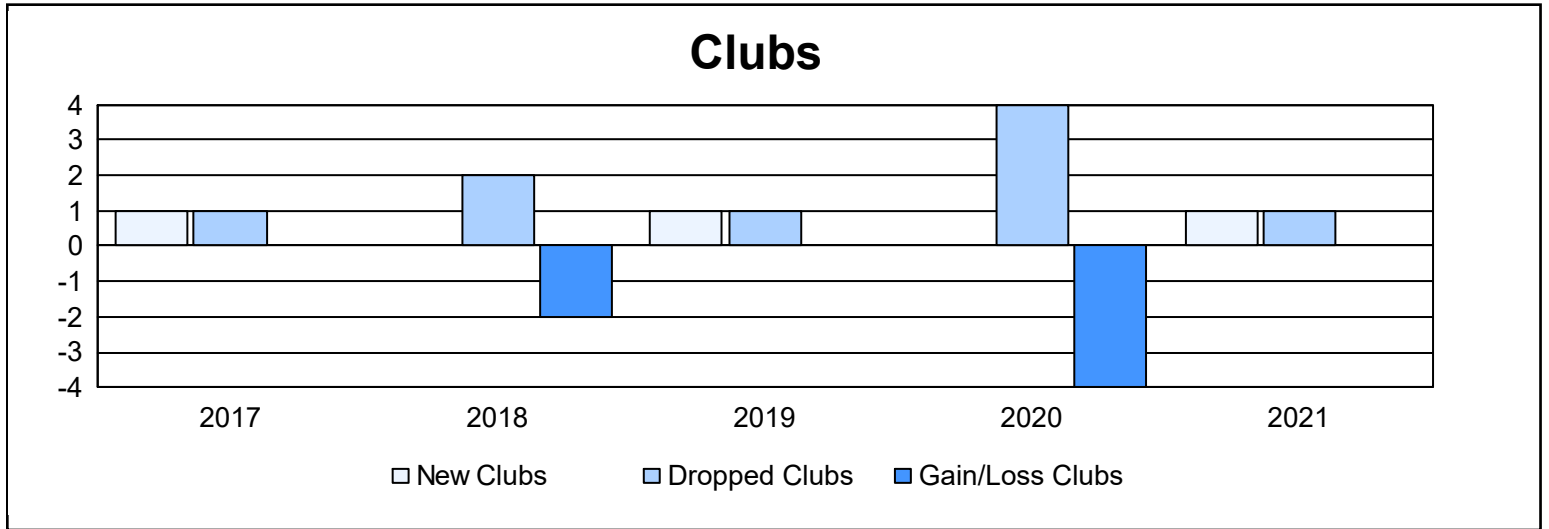

Year	New Clubs	Dropped Clubs	Gain/ Loss Clubs	New Members	Charter Members	Reinstate Members	Transfer Members	Total Member Added	Total Members Dropped	Gain/ Loss Members
2016-2017	1	1	0	68	20	1	15	104	143	-39
2017-2018	0	2	-2	109	3	4	12	128	144	-16
2018-2019	1	1	0	94	27	6	3	130	160	-30
2019-2020	0	4	-4	60	0	1	9	70	166	-96
2020-2021	1	1	0	104	30	4	8	146	128	18
<b>Average</b>	<b>1</b>	<b>2</b>	<b>-1</b>	<b>87</b>	<b>16</b>	<b>3</b>	<b>9</b>	<b>116</b>	<b>148</b>	<b>-33</b>

### Membership Composition June 2021 Cumulative